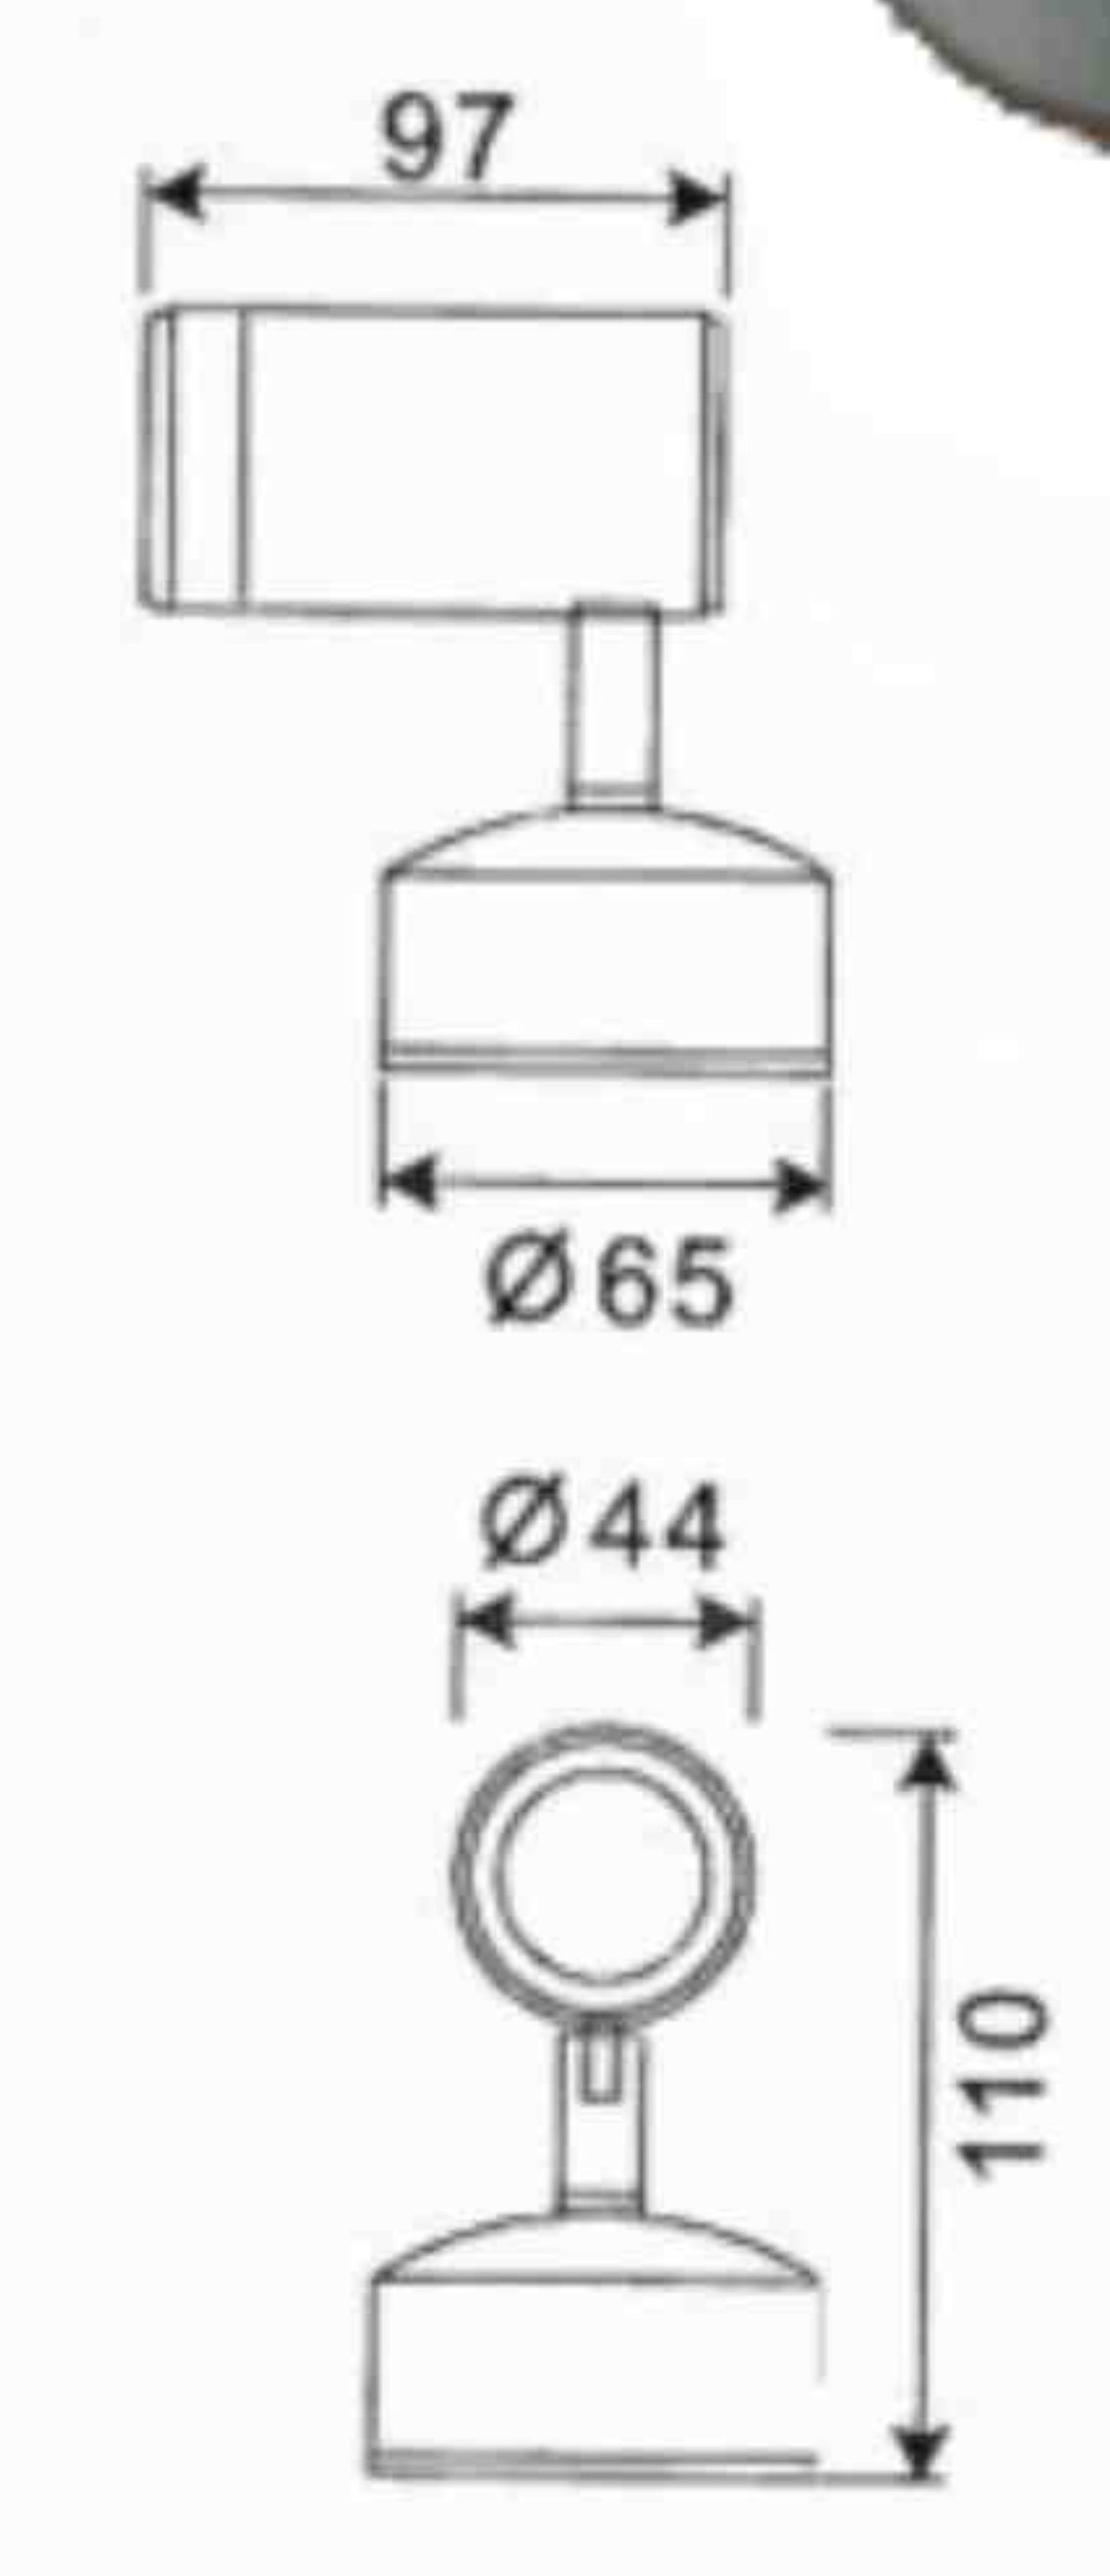

# LED-3041-1/AL

LED spotlight

Material: Aluminum

Light source: 1 LED

Typ of LED: CREE M3

Luminous flux: 46 Lumen

IP Rating: IP-44

Size (mm): 110 x 97 x 65

Model	Power (W)	Voltage	Packing Details (mm)	Volume (m <sup>3</sup> )
LED-3041-1/AL	1 x 1	230 V / 50 Hz	370 x 224 x 250 (20 pcs)	0.021